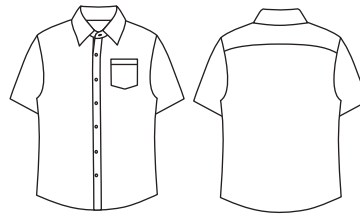

M8234

Ladies Balance Stripe Short Sleeve Shirt

FABRIC
60% Cotton, 40% Polyester Stripe

STYLE
Ladies Short Sleeve Balance Stripe Shirt with adjustable sleeve cuff and action back with chest pocket.

SIZES
6 - 24

PAGE
15

M7231

Mens Balance Stripe Short Sleeve Shirt

FABRIC
60% Cotton, 40% Polyester Stripe

STYLE
Mens Short Sleeve Balance Stripe Shirt with regular collar, chest pocket.

SIZES
38 - 50

PAGE
15

M8233

Ladies Balance Stripe 3/4 Sleeve Shirt

FABRIC
60% Cotton, 40% Polyester Stripe

STYLE
Ladies 3/4 Sleeve Balance Stripe Shirt with adjustable sleeve cuff.

SIZES
6 - 24

PAGE
15

**BLUE/
WHITE**

**MINT/
WHITE**

**RED/
WHITE**