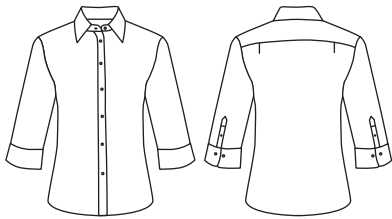

M8234

Ladies Balance Stripe Short Sleeve Shirt

FABRIC
60% Cotton, 40% Polyester Stripe

STYLE
Ladies Short Sleeve Balance Stripe Shirt with adjustable sleeve cuff and action back with chest pocket.

SIZES
6 - 24

PAGE
15

M7231

Mens Balance Stripe Short Sleeve Shirt

FABRIC
60% Cotton, 40% Polyester Stripe

STYLE
Mens Short Sleeve Balance Stripe Shirt with regular collar, chest pocket.

SIZES
38 - 50

PAGE
15

M8233

Ladies Balance Stripe 3/4 Sleeve Shirt

FABRIC
60% Cotton, 40% Polyester Stripe

STYLE
Ladies 3/4 Sleeve Balance Stripe Shirt with adjustable sleeve cuff.

SIZES
6 - 24

PAGE
15

**BLUE/
WHITE**

**MINT/
WHITE**

**RED/
WHITE**