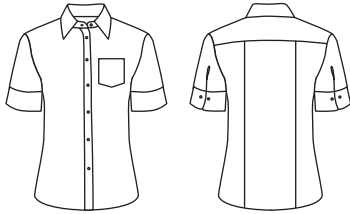

M8234

Ladies Balance Stripe Short Sleeve Shirt

FABRIC
60% Cotton, 40% Polyester Stripe

STYLE
Ladies Short Sleeve Balance Stripe Shirt with adjustable sleeve cuff and action back with chest pocket.

SIZES
6 - 24

PAGE
15

M7231

Mens Balance Stripe Short Sleeve Shirt

FABRIC
60% Cotton, 40% Polyester Stripe

STYLE
Mens Short Sleeve Balance Stripe Shirt with regular collar, chest pocket.

SIZES
38 - 50

PAGE
15

M8233

Ladies Balance Stripe 3/4 Sleeve Shirt

FABRIC
60% Cotton, 40% Polyester Stripe

STYLE
Ladies 3/4 Sleeve Balance Stripe Shirt with adjustable sleeve cuff.

SIZES
6 - 24

PAGE
15

**BLUE/
WHITE**

**MINT/
WHITE**

**RED/
WHITE**